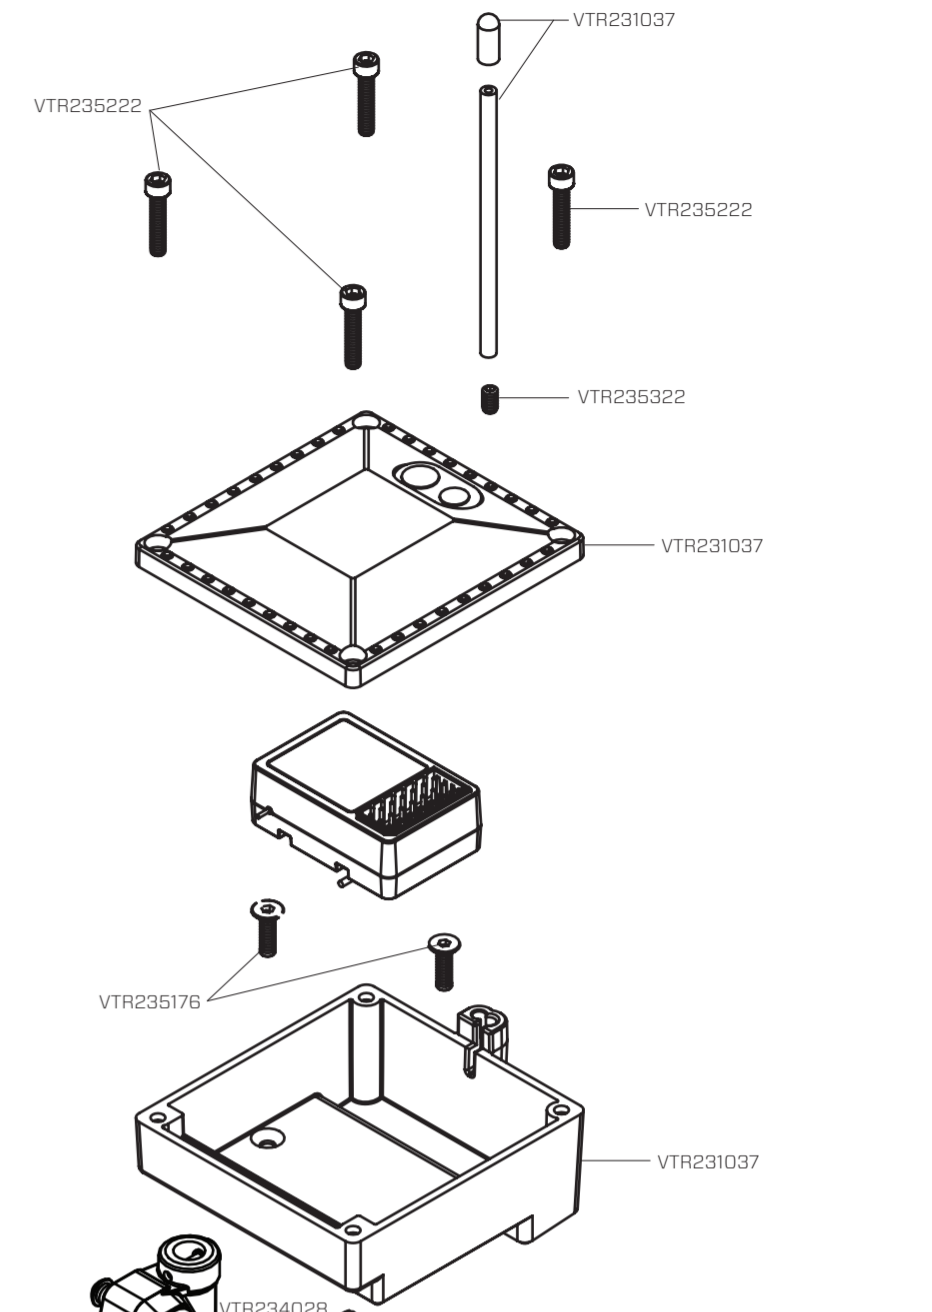

CHASSIS
CHASSIS
CHÂSSIS
TELAIO