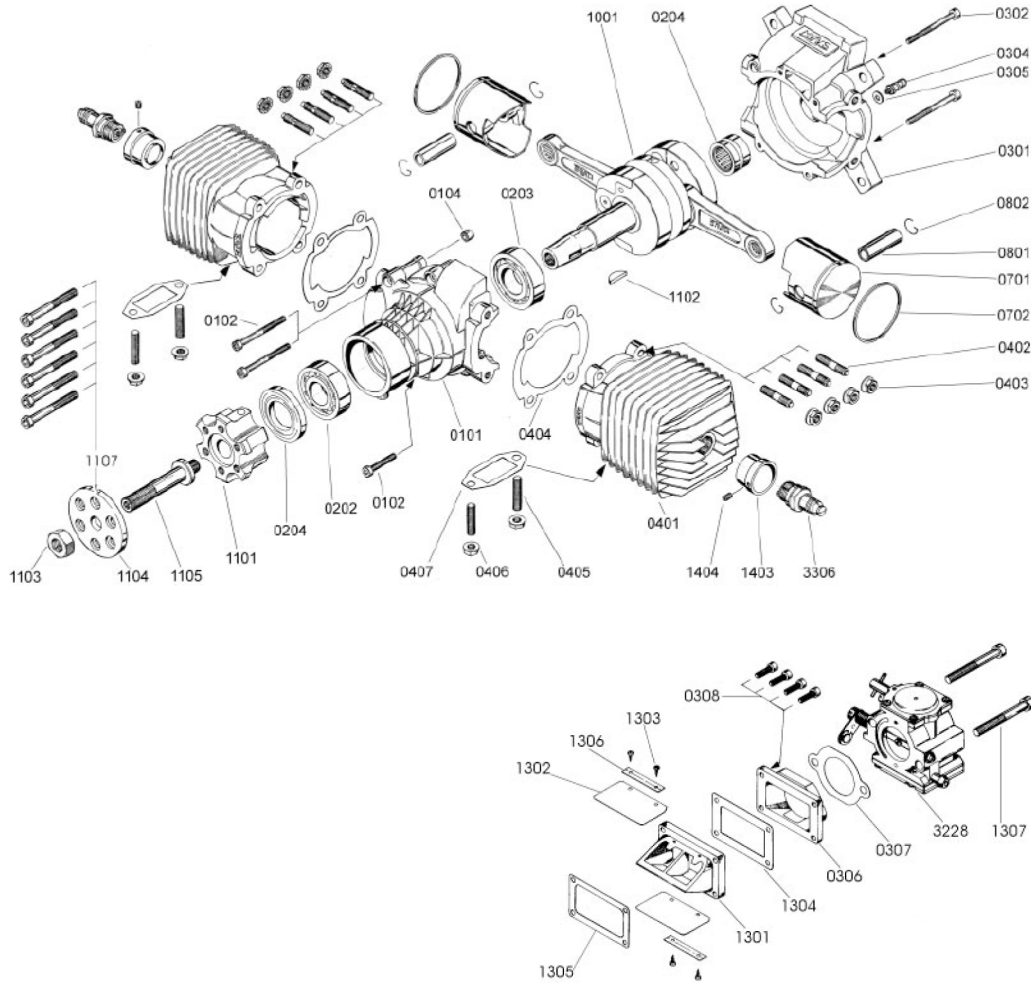

116GX Parts Diagram

116GX Parts List

Part Number	Description	Part Number	Description
EV030100101	Crankcase	EV030101101	Drive Washer
EV030100102	Crankcase Screws Set	EV030101102	Drive Washer Key
EV030100202	Front Bearing	EV030101103	Propeller Nut
EV030100204	Packing	EV030101104	Propeller Washer
EV030100203	Rear Bearing	EV030101105	Propeller Screw
EV030100301	Rear Cover	EV030101107	Propeller Screws Set
EV030100302	Rear Cover Screws Set	EV030100306	Carburetor Flange
EV030940304	Pressure Nipple	EV030100307	Carburetor Flange Gasket
EV030100305	Pressure Nipple Gasket	EV030100308	Carburetor Flange Screws Set
EV030100401	Cylinder	EV030101301	Reed Valve Case
EV030100402	Cylinder Screws Set	EV030101302	Reed Valve
EV030100403	Cylinder Nut	EV030101303	Reed Valve Screws
EV030100404	Cylinder Gasket	EV030101304	Reed Valve Gasket-upper
EV030100405	Exhaust Screws Set	EV030101305	Reed Valve Gasket-bottom
EV030100406	Exhaust Nut	EV030101306	Reed Valve Strap
EV030100407	Exhaust Flange Gasket	EV030101307	Carburetor Screws
EV030100701	Piston	EV030103313	Electric Ignition Unit
EV030100702	Piston Ring	EV03306	Spark Plug
EV030100801	Piston Pin	EV030941403	Spark Plug Washer
EV030100802	Piston Pin Retainer	EV030941404	Locking Screw
EV030100901	Connecting Rod	EV030941405	Ignition Sensor Fixing Screws
EV030100904	Connecting Rod Washer	EV030100802	Reed Valve Assembly
EV030101001	Crankshaft	EV030103328	Carburetor Complete